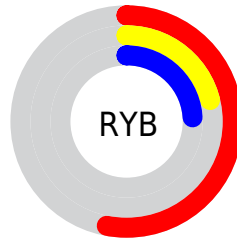

- Red (53%)
- Yellow (21%)
- Blue (24%)