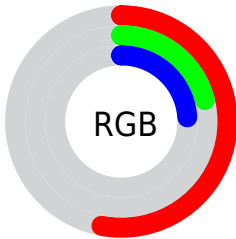

Distribution

- Red (53%)
- Green (21%)
- Blue (24%)