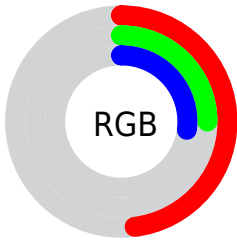

Distribution

- Red (48%)
- Green (25%)
- Blue (27%)