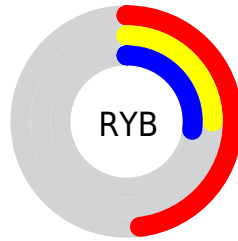

- Red (48%)
- Yellow (25%)
- Blue (27%)