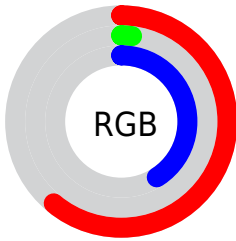

Distribution

- Red (61%)
- Green (2%)
- Blue (41%)