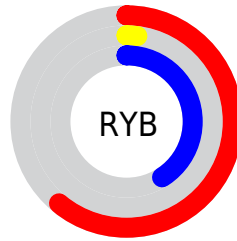

- Red (61%)
- Yellow (2%)
- Blue (41%)