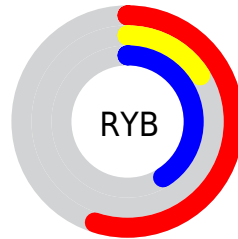

- Red (55%)
- Yellow (16%)
- Blue (41%)