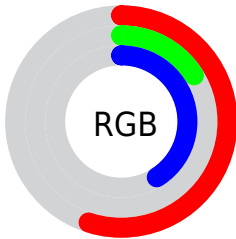

Distribution

- Red (55%)
- Green (16%)
- Blue (41%)