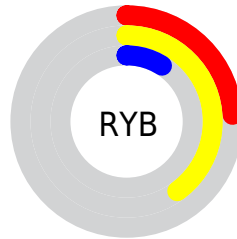

Details

The CIELab color **34.39, 4.60, 34.03** is a dark color, and the websafe version is hex **666633**. A complement of this color would be **21.39, 10.88, -34.04**, and the grayscale version is **33.46, 0.00, -0.00**.

A 20% lighter version of the original color is **54.50, 4.56, 34.04**, and **14.50, 5.65, 21.46** is the 20% darker color. If you saturate the color by 10%, you get **33.39, 6.13, 37.45**, and if you desaturate by 10%, it is **35.43, 3.28, 29.97**.

Distribution

Red (40%)

Green (30%)

Blue (9%)

Red (24%)

Yellow (40%)

Blue (9%)

Cyan (0%)