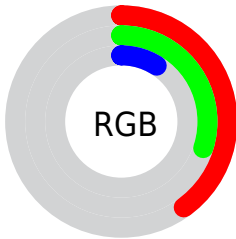

Distribution

Red (40%)

Green (30%)

Blue (9%)