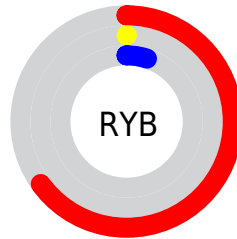

Red (65%)

Yellow (0%)

Blue (5%)