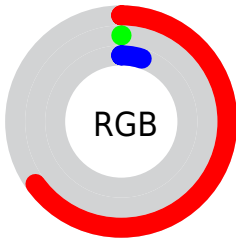

Distribution

Red (65%)

Green (0%)

Blue (5%)