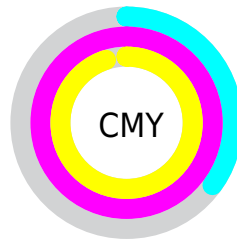

Details

The CIELab color **34.49, 58.51, 43.44** is a dark color, and the websafe version is hex **990000**. A complement of this color would be **61.63, -38.93, -3.60**, and the grayscale version is **21.51, 0.00, -0.00**.

A 20% lighter version of the original color is **54.34, 58.51, 43.47**, and **20.06, 41.72, 30.68** is the 20% darker color. If you saturate the color by 10%, you get **34.49, 58.51, 43.46**, and if you desaturate by 10%, it is **35.39, 56.56, 36.35**.

Distribution

Red (65%)

Green (0%)

Blue (5%)

Red (65%)

Yellow (0%)

Blue (5%)

Cyan (0%)

Magenta (100%)

Yellow (92%)

Black (35%)

Cyan (35%)

Magenta (100%)

Yellow (95%)

Brightness & Saturation Gradients

These gradients show how the CIE Lab color 114.49, 58.51, 43.44 changes by changing the brightness by 10 percent. The first figure shows a shift by +10% for each color and the second figure -10%.