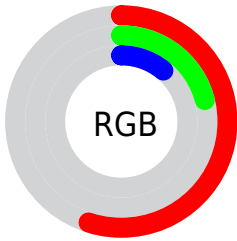

Distribution

- Red (55%)
- Green (21%)
- Blue (11%)