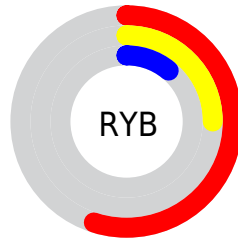

- Red (55%)
- Yellow (25%)
- Blue (11%)