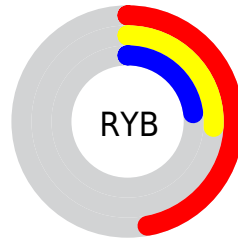

- Red (47%)
- Yellow (26%)
- Blue (23%)