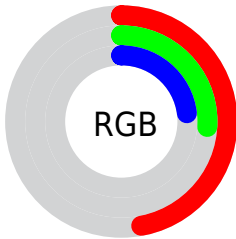

Distribution

- Red (47%)
- Green (26%)
- Blue (23%)