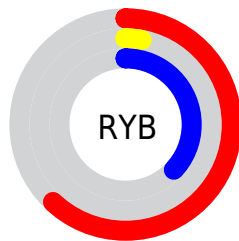

- Red (62%)
- Yellow (3%)
- Blue (37%)