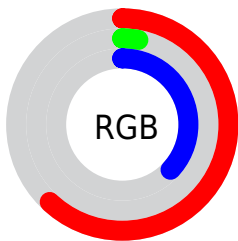

Distribution

- Red (62%)
- Green (3%)
- Blue (37%)