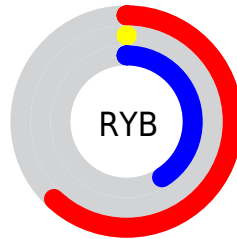

- Red (62%)
- Yellow (0%)
- Blue (41%)