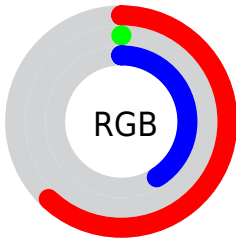

Distribution

- Red (62%)
- Green (0%)
- Blue (41%)