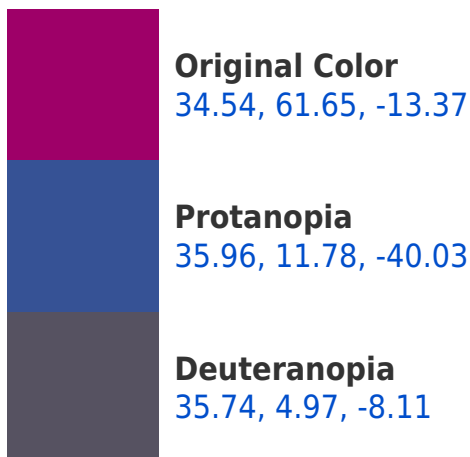

A 20% lighter version of the original color is **54.62, 61.51, -13.12**, and **20.29, 43.82, -4.68** is the 20% darker color. If you saturate the color by 10%, you get **34.54, 61.65, -13.36**, and if you desaturate by 10%, it is **35.50, 60.12, -15.35**.

Background

This preview shows how black text looks on a background with the CIELab color 114.54, 61.65, -13.37.

This preview shows how white text looks on a background with the CIELab color 114.54, 61.65, -13.37.

Dichromacy

Tritanopia

35.26, 46.55, 26.77

Trichromacy

Original Color
34.54, 61.65, -13.37

Protanomaly
30.46, 34.80, -38.85

Deuteranomaly
31.40, 33.40, -16.35

Tritanomaly
34.17, 53.00, 11.33