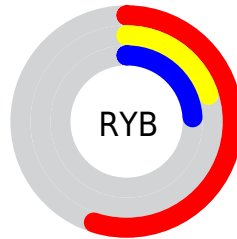

- Red (55%)
- Yellow (20%)
- Blue (24%)