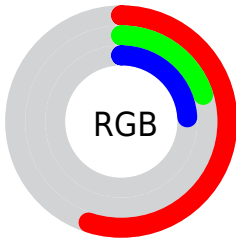

Distribution

- Red (55%)
- Green (20%)
- Blue (24%)