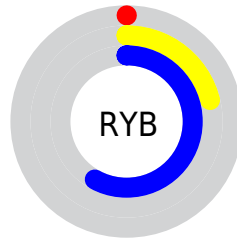

- Red (0%)
- Yellow (21%)
- Blue (58%)