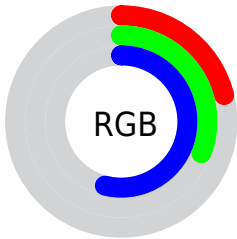

Distribution

- Red (21%)
- Green (31%)
- Blue (54%)