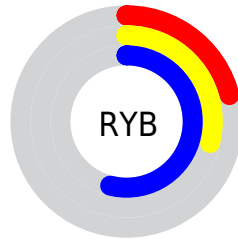

- Red (21%)
- Yellow (29%)
- Blue (54%)