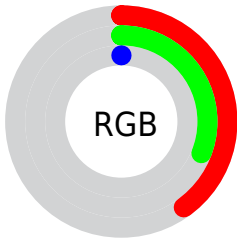

Distribution

Red (40%)

Green (31%)

Blue (0%)