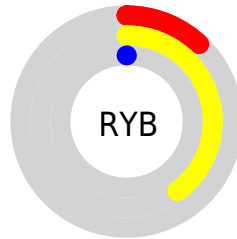

Details

The CIELab color **34.55, 3.10, 43.08** is a dark color, and the websafe version is hex **666600**. A complement of this color would be **13.32, 26.70, -47.28**, and the grayscale version is **32.59, 0.00, -0.00**.

A 20% lighter version of the original color is **54.66, 3.05, 43.41**, and **14.52, 3.83, 21.44** is the 20% darker color. If you saturate the color by 10%, you get **34.55, 3.10, 43.09**, and if you desaturate by 10%, it is **35.29, 1.94, 40.30**.

Distribution

Red (40%)

Green (31%)

Blue (0%)

Red (12%)

Yellow (40%)

Blue (0%)

Cyan (0%)