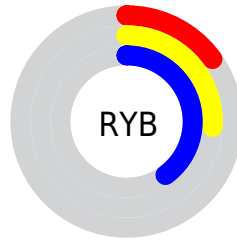

Conversions

Conversions Part 2

Format	Color
R_{YB}	38, 66, 103
Decimal	2512999
CIE _{Lab}	34.74, -11.79, -13.68
CIE _{LCh}	35, 18.060, 229.244
Yxy	8.3691, 0.2307, 0.2867
Android (android.graphics.Color)	4280703079 (0xFF265867)
YUV	74.7600, 13.9223, -32.2385
Hunter-Lab	28.9294, -9.0625, -8.6280

Details

The CIELab color **34.74, -11.79, -13.68** is a dark color, and the websafe version is hex **336666**. A complement of this color would be **28.30, 20.77, 19.32**, and the grayscale version is **31.74, 0.00, -0.00**.

A 20% lighter version of the original color is **54.75, -11.88, -13.63**, and **15.18, -7.81, -12.93** is the 20% darker color. If you saturate the color by 10%, you get **33.60, -12.33, -15.46**, and if you desaturate by 10%, it is **35.96, -10.79, -11.78**.

Distribution

-  Red (15%)
-  Green (35%)
-  Blue (40%)

-  Red (15%)
-  Yellow (26%)
-  Blue (40%)

-  Cyan (63%)
-  Magenta (15%)
-  Yellow (0%)
-  Black (60%)

-  Cyan (85%)
-  Magenta (65%)
-  Yellow (60%)