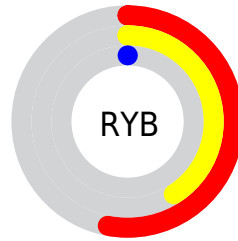

Details

The CIELab color **34.56, 29.78, 45.44** is a dark color, and the websafe version is hex **993300**. A complement of this color would be **31.62, 3.90, -38.53**, and the grayscale version is **32.03, 0.00, -0.00**.

A 20% lighter version of the original color is **54.48, 29.71, 45.52**, and **14.73, 30.03, 22.72** is the 20% darker color. If you saturate the color by 10%, you get **34.56, 29.78, 45.44**, and if you desaturate by 10%, it is **36.27, 25.89, 41.87**.

Distribution

Red (53%)

Green (23%)

Blue (0%)

Red (53%)

Yellow (41%)

Blue (0%)

Cyan (0%)