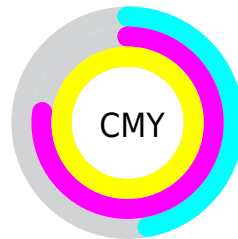

A 20% lighter version of the original color is **54.48, 29.71, 45.52**, and **14.73, 30.03, 22.72** is the 20% darker color. If you saturate the color by 10%, you get **34.56, 29.78, 45.44**, and if you desaturate by 10%, it is **36.27, 25.89, 41.87**.

Distribution

Red (53%)

Green (23%)

Blue (0%)

Red (53%)

Yellow (41%)

Blue (0%)

Cyan (0%)

Magenta (56%)

Yellow (100%)

Black (47%)

Cyan (47%)

Magenta (77%)

Yellow (100%)

Brightness & Saturation Gradients

These gradients show how the CIE Lab color 114.56, 29.78, 45.44 changes by changing the brightness by 10 percent. The first figure shows a shift by +10% for each color and the second figure -10%.