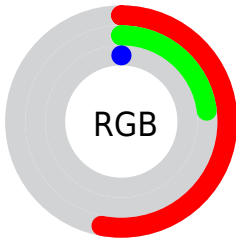

Distribution

Red (53%)

Green (23%)

Blue (0%)