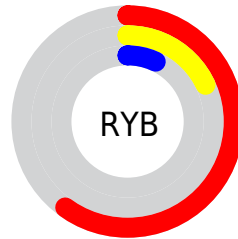

Details

The CIELab color **34.66, 45.67, 40.49** is a dark color, and the websafe version is hex **993300**. A complement of this color would be **49.95, -20.47, -20.56**, and the grayscale version is **30.32, 0.00, -0.00**.

A 20% lighter version of the original color is **54.54, 45.76, 40.26**, and **17.12, 38.32, 26.49** is the 20% darker color. If you saturate the color by 10%, you get **33.08, 49.62, 45.64**, and if you desaturate by 10%, it is **36.74, 40.82, 34.63**.

Distribution

Red (60%)

Green (16%)

Blue (7%)

Red (60%)

Yellow (18%)

Blue (7%)

Cyan (0%)