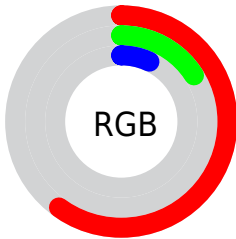

Distribution

Red (60%)

Green (16%)

Blue (7%)