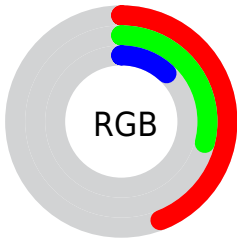

Distribution

- Red (44%)
- Green (29%)
- Blue (12%)