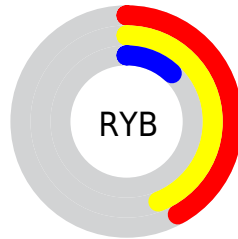

- Red (42%)
- Yellow (44%)
- Blue (12%)