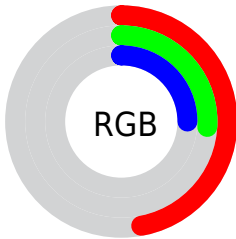

Distribution

- Red (47%)
- Green (26%)
- Blue (25%)