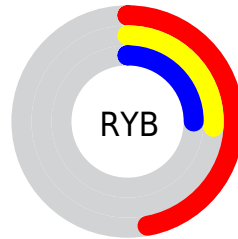

- Red (47%)
- Yellow (26%)
- Blue (25%)