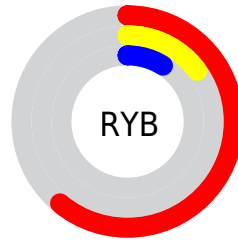

Details

The CIELab color **34.79, 48.24, 37.91** is a dark color, and the websafe version is hex **990000**. A complement of this color would be **54.27, -25.78, -15.72**, and the grayscale version is **29.98, 0.00, -0.00**.

A 20% lighter version of the original color is **54.71, 48.04, 37.87**, and **17.86, 39.18, 27.56** is the 20% darker color. If you saturate the color by 10%, you get **33.26, 51.99, 43.75**, and if you desaturate by 10%, it is **36.93, 43.34, 31.42**.

Distribution

Red (61%)

Green (14%)

Blue (9%)

Red (61%)

Yellow (15%)

Blue (9%)

Cyan (0%)