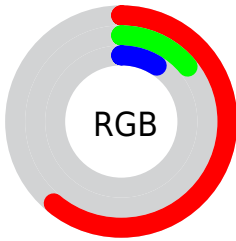

Distribution

Red (61%)

Green (14%)

Blue (9%)