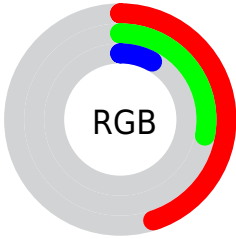

Distribution

Red (45%)

Green (28%)

Blue (8%)