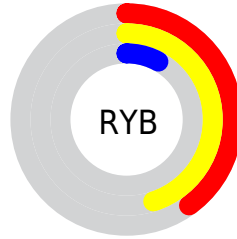

Details

The CIELab color **34.80, 14.26, 36.88** is a dark color, and the websafe version is hex **663300**. A complement of this color would be **26.95, 5.58, -34.12**, and the grayscale version is **33.81, 0.00, -0.00**.

A 20% lighter version of the original color is **54.92, 14.09, 37.10**, and **14.88, 14.88, 22.31** is the 20% darker color. If you saturate the color by 10%, you get **33.37, 17.08, 40.09**, and if you desaturate by 10%, it is **36.31, 11.64, 32.79**.

Distribution

Red (45%)

Green (28%)

Blue (8%)

Red (40%)

Yellow (45%)

Blue (8%)

Cyan (0%)