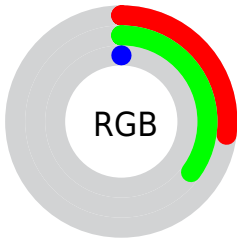

Distribution

Red (27%)

Green (35%)

Blue (0%)