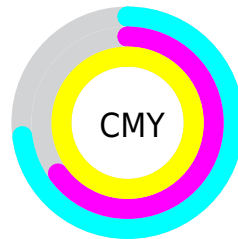

Distribution

Red (27%)

Green (35%)

Blue (0%)

Red (0%)

Yellow (35%)

Blue (7%)

Cyan (21%)

Magenta (0%)

Yellow (100%)

Black (65%)

Cyan (73%)

Magenta (65%)

Yellow (100%)

Brightness & Saturation Gradients

These gradients show how the CIE Lab color 114.90, -19.22, 41.94 changes by changing the brightness by 10 percent. The first figure shows a shift by +10% for each color and the second figure -10%.