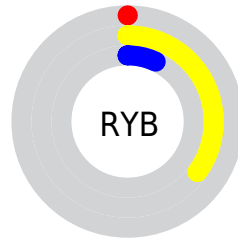

Details

The CIELab color $34.90, -19.22, 41.94$ is a dark color, and the websafe version is hex 666600 . A complement of this color would be $7.77, 37.23, -47.76$, and the grayscale version is $31.25, 0.00, -0.00$.

A 20% lighter version of the original color is $54.87, -19.38, 41.78$, and $14.88, -17.57, 21.34$ is the 20% darker color. If you saturate the color by 10%, you get $34.90, -19.22, 41.94$, and if you desaturate by 10%, it is $35.08, -17.97, 39.37$.

Distribution

Red (27%)

Green (35%)

Blue (0%)

Red (0%)

Yellow (35%)

Blue (7%)

Cyan (21%)