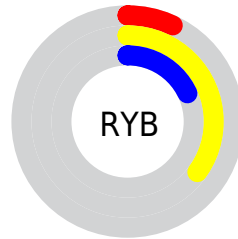

Details

The CIELab color **34.90, -21.56, 35.55** is a dark color, and the websafe version is hex **336633**. A complement of this color would be **14.19, 30.67, -37.72**, and the grayscale version is **31.63, 0.00, -0.00**.

A 20% lighter version of the original color is **54.80, -21.65, 35.65**, and **15.02, -20.10, 21.45** is the 20% darker color. If you saturate the color by 10%, you get **34.63, -23.49, 38.35**, and if you desaturate by 10%, it is **35.20, -19.41, 31.95**.

Distribution

Red (25%)

Green (35%)

Blue (7%)

Red (7%)

Yellow (35%)

Blue (18%)

Cyan (29%)