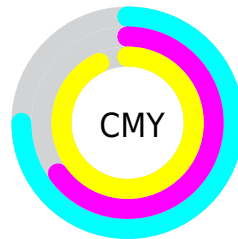

A 20% lighter version of the original color is **54.80, -21.65, 35.65**, and **15.02, -20.10, 21.45** is the 20% darker color. If you saturate the color by 10%, you get **34.63, -23.49, 38.35**, and if you desaturate by 10%, it is **35.20, -19.41, 31.95**.

Distribution

Red (25%)

Green (35%)

Blue (7%)

Red (7%)

Yellow (35%)

Blue (18%)

Cyan (29%)

Magenta (0%)

Yellow (79%)

Black (65%)

Cyan (75%)

Magenta (65%)

Yellow (93%)

Brightness & Saturation Gradients

These gradients show how the CIE Lab color 114.90, -21.56, 35.55 changes by changing the brightness by 10 percent. The first figure shows a shift by +10% for each color and the second figure -10%.