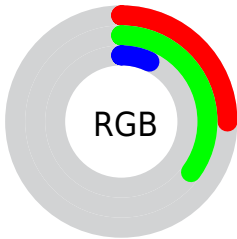

Distribution

Red (25%)

Green (35%)

Blue (7%)