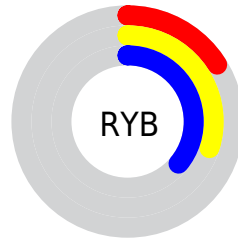

- Red (16%)
- Yellow (30%)
- Blue (36%)