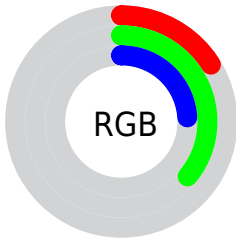

Distribution

- Red (16%)
- Green (36%)
- Blue (24%)