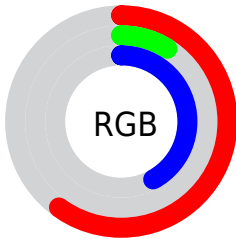

Distribution

- Red (60%)
- Green (9%)
- Blue (42%)