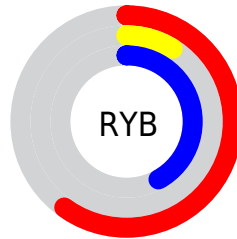

- Red (60%)
- Yellow (9%)
- Blue (42%)