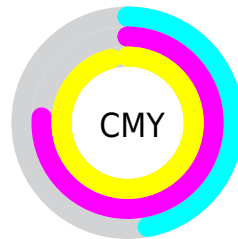

A 20% lighter version of the original color is **54.92, 29.99, 42.03**, and **15.09, 30.02, 23.23** is the 20% darker color. If you saturate the color by 10%, you get **33.71, 32.82, 45.04**, and if you desaturate by 10%, it is **36.85, 25.74, 38.23**.

Distribution

Red (53%)

Green (24%)

Blue (4%)

Red (53%)

Yellow (36%)

Blue (4%)

Cyan (0%)

Magenta (56%)

Yellow (93%)

Black (47%)

Cyan (47%)

Magenta (76%)

Yellow (96%)

Brightness & Saturation Gradients

These gradients show how the CIE Lab color 114.98, 29.86, 42.16 changes by changing the brightness by 10 percent. The first figure shows a shift by +10% for each color and the second figure -10%.