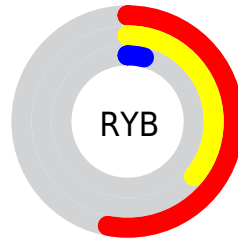

Details

The CIELab color **34.98, 29.86, 42.16** is a dark color, and the websafe version is hex **993300**. A complement of this color would be **34.99, -1.63, -33.75**, and the grayscale version is **32.88, 0.00, -0.00**.

A 20% lighter version of the original color is **54.92, 29.99, 42.03**, and **15.09, 30.02, 23.23** is the 20% darker color. If you saturate the color by 10%, you get **33.71, 32.82, 45.04**, and if you desaturate by 10%, it is **36.85, 25.74, 38.23**.

Distribution

Red (53%)

Green (24%)

Blue (4%)

Red (53%)

Yellow (36%)

Blue (4%)

Cyan (0%)