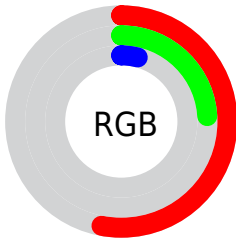

Distribution

Red (53%)

Green (24%)

Blue (4%)