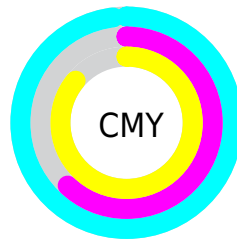

A 20% lighter version of the original color is **55.20, -38.46, 27.76**, and **16.07, -26.65, 22.67** is the 20% darker color. If you saturate the color by 10%, you get **34.93, -39.60, 29.55**, and if you desaturate by 10%, it is **35.27, -36.20, 24.46**.

Distribution

- Red (2%)
- Green (38%)
- Blue (14%)

- Red (2%)
- Yellow (29%)
- Blue (38%)

- Cyan (94%)
- Magenta (0%)
- Yellow (64%)
- Black (62%)

- Cyan (98%)
- Magenta (62%)
- Yellow (86%)

Brightness & Saturation Gradients

These gradients show how the CIE Lab color 115.05, -38.36, 27.65 changes by changing the brightness by 10 percent. The first figure shows a shift by +10% for each color and the second figure -10%.

Similar to the brightness gradients but the following saturation gradients show a change of the CIE Lab color 115.05, -38.36, 27.65 by changing the saturation by 10% instead.