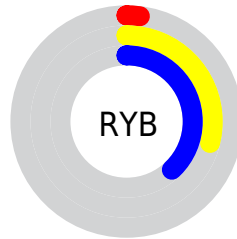

- Red (2%)
- Yellow (29%)
- Blue (38%)