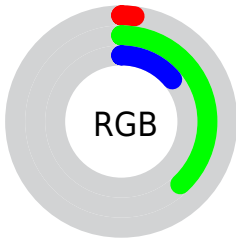

Distribution

- Red (2%)
- Green (38%)
- Blue (14%)