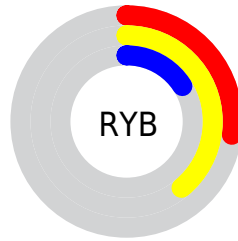

- Red (27%)
- Yellow (39%)
- Blue (16%)