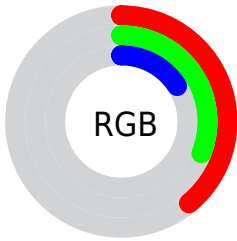

Distribution

- Red (39%)
- Green (31%)
- Blue (16%)