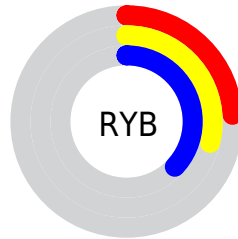

## Conversions Part 2

Format	Color
<a href="#">RYB</a>	<a href="#">60, 75, 94</a>
Decimal	<a href="#">3954270</a>
CIELab	<a href="#">34.85, -7.51, -7.77</a>
CIELCh	<a href="#">35, 10.806, 225.975</a>
Yxy	<a href="#">8.4236, 0.2625, 0.3067</a>
Android (android.graphics.Color)	<a href="#">4282144350 (0xFF3C565E)</a>
YUV	<a href="#">79.1380, 7.3270, -16.7840</a>
Hunter-Lab	<a href="#">29.0235, -6.4403, -3.8563</a>

# Details

The CIELab color  $34.85, -7.51, -7.77$  is a dark color, and the websafe version is hex  $336666$ . A complement of this color would be  $31.44, 9.96, 9.22$ , and the grayscale version is  $33.64, 0.00, -0.00$ .

A 20% lighter version of the original color is  $54.94, -7.67, -7.45$ , and  $14.91, -7.62, -7.65$  is the 20% darker color. If you saturate the color by 10%, you get  $33.58, -9.04, -9.74$ , and if you desaturate by 10%, it is  $36.18, -5.70, -5.72$ .

# Distribution

Red (24%)

Green (34%)

Blue (37%)

Red (24%)

Yellow (29%)

Blue (37%)

Cyan (36%)