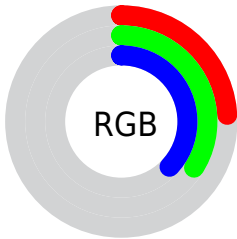

Distribution

Red (24%)

Green (34%)

Blue (37%)