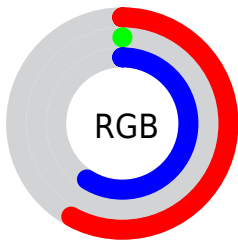

Distribution

- Red (58%)
- Green (0%)
- Blue (59%)