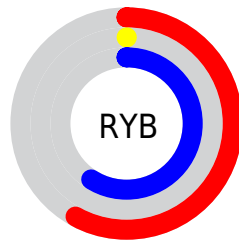

- Red (58%)
- Yellow (0%)
- Blue (59%)