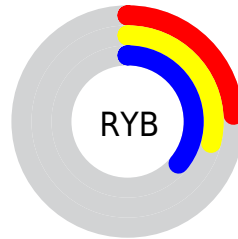

## Conversions Part 2

Format	Color
<a href="#">RYB</a>	<a href="#">62, 75, 92</a>
Decimal	<a href="#">4085340</a>
CIELab	<a href="#">34.91, -7.42, -6.42</a>
CIElCh	<a href="#">35, 9.812, 220.867</a>
Yxy	<a href="#">8.4535, 0.2677, 0.3122</a>
Android (android.graphics.Color)	<a href="#">4282275420 (0xFF3E565C)</a>
YUV	<a href="#">79.5080, 6.1586, -15.3545</a>
Hunter-Lab	<a href="#">29.0749, -6.3895, -2.8445</a>

# Details

The CIELab color **34.91, -7.42, -6.42** is a dark color, and the websafe version is hex **336666**. A complement of this color would be **31.25, 9.37, 7.64**, and the grayscale version is **33.80, 0.00, -0.00**.

A 20% lighter version of the original color is **55.01, -7.49, -6.18**, and **14.97, -7.58, -6.15** is the 20% darker color. If you saturate the color by 10%, you get **33.76, -9.23, -8.21**, and if you desaturate by 10%, it is **36.13, -5.36, -4.54**.

# Distribution

Red (24%)

Green (34%)

Blue (36%)

Red (24%)

Yellow (29%)

Blue (36%)

Cyan (33%)