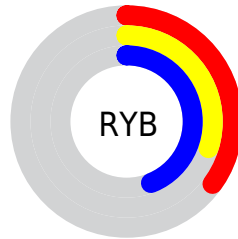

# Details

The CIELab color  $[35.11, 12.59, -18.46]$  is a dark color, and the websafe version is hex  $666699$ . A complement of this color would be  $[45.49, -10.75, 18.13]$ , and the grayscale version is  $[35.79, 0.00, -0.00]$ .

A 20% lighter version of the original color is  $[55.08, 12.46, -18.59]$ , and  $[15.22, 12.59, -18.26]$  is the 20% darker color. If you saturate the color by 10%, you get  $[31.26, 17.20, -24.51]$ , and if you desaturate by 10%, it is  $[38.99, 8.27, -12.45]$ .

# Distribution

Red (35%)

Green (30%)

Blue (44%)

Red (35%)

Yellow (30%)

Blue (44%)

Cyan (21%)