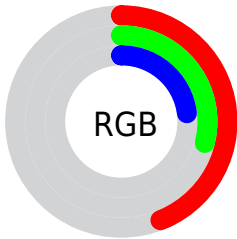

Distribution

- Red (44%)
- Green (29%)
- Blue (23%)