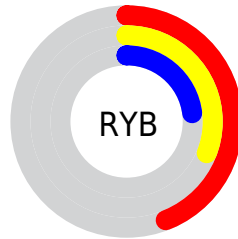

- Red (44%)
- Yellow (31%)
- Blue (23%)