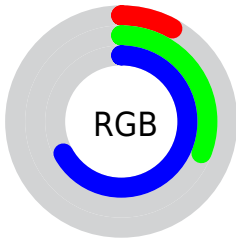

Distribution

- Red (8%)
- Green (31%)
- Blue (67%)