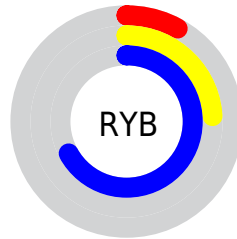

- Red (8%)
- Yellow (24%)
- Blue (67%)