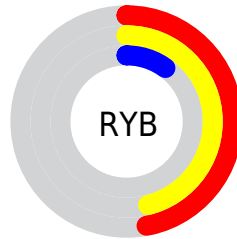

- Red (47%)
- Yellow (46%)
- Blue (10%)