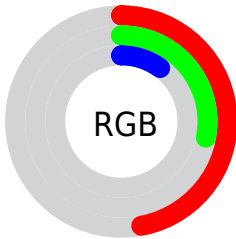

Distribution

- Red (47%)
- Green (28%)
- Blue (10%)