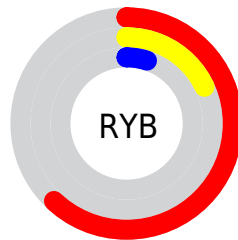

Details

The CIELab color **35.30, 47.29, 43.03** is a dark color, and the websafe version is hex **993300**. A complement of this color would be **50.39, -19.83, -22.23**, and the grayscale version is **30.40, 0.00, -0.00**.

A 20% lighter version of the original color is **55.29, 47.44, 42.93**, and **18.10, 39.46, 27.92** is the 20% darker color. If you saturate the color by 10%, you get **34.02, 50.52, 47.32**, and if you desaturate by 10%, it is **37.30, 42.52, 37.37**.

Distribution

Red (62%)

Green (15%)

Blue (5%)

Red (62%)

Yellow (18%)

Blue (5%)

Cyan (0%)