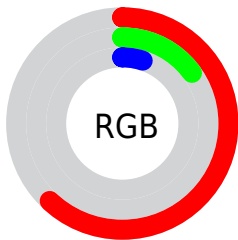

Distribution

Red (62%)

Green (15%)

Blue (5%)