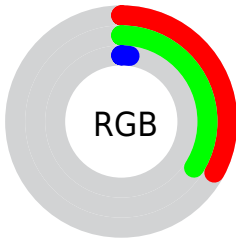

Distribution

Red (33%)

Green (34%)

Blue (2%)