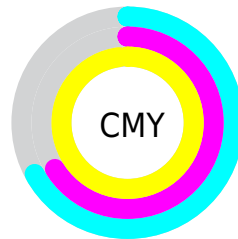

A 20% lighter version of the original color is $55.42, -12.06, 41.74$, and $15.47, -10.56, 22.28$ is the 20% darker color. If you saturate the color by 10%, you get $35.30, -11.93, 42.70$, and if you desaturate by 10%, it is $35.41, -11.17, 38.87$.

Distribution

Red (33%)

Green (34%)

Blue (2%)

Red (2%)

Yellow (34%)

Blue (3%)

Cyan (5%)

Magenta (0%)

Yellow (95%)

Black (66%)

Cyan (67%)

Magenta (66%)

Yellow (98%)

Brightness & Saturation Gradients

These gradients show how the CIE Lab color 115.33, -11.69, 41.44 changes by changing the brightness by 10 percent. The first figure shows a shift by +10% for each color and the second figure -10%.