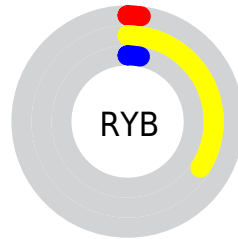

Red (2%)

Yellow (34%)

Blue (3%)