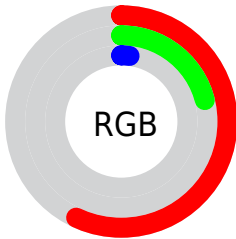

Distribution

Red (57%)

Green (21%)

Blue (2%)