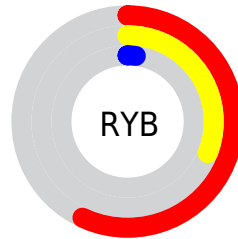

Details

The CIELab color **35.33, 37.33, 45.34** is a dark color, and the websafe version is hex **993300**. A complement of this color would be **38.98, -4.85, -33.51**, and the grayscale version is **32.11, 0.00, -0.00**.

A 20% lighter version of the original color is **55.31, 37.72, 45.48**, and **15.62, 36.59, 24.31** is the 20% darker color. If you saturate the color by 10%, you get **34.85, 38.49, 46.64**, and if you desaturate by 10%, it is **37.23, 32.84, 41.40**.

Distribution

Red (57%)

Green (21%)

Blue (2%)

Red (57%)

Yellow (31%)

Blue (2%)

Cyan (0%)