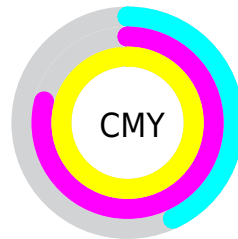

A 20% lighter version of the original color is **55.31, 37.72, 45.48**, and **15.62, 36.59, 24.31** is the 20% darker color. If you saturate the color by 10%, you get **34.85, 38.49, 46.64**, and if you desaturate by 10%, it is **37.23, 32.84, 41.40**.

Distribution

Red (57%)

Green (21%)

Blue (2%)

Red (57%)

Yellow (31%)

Blue (2%)

Cyan (0%)

Magenta (64%)

Yellow (97%)

Black (43%)

Cyan (43%)

Magenta (79%)

Yellow (98%)

Brightness & Saturation Gradients

These gradients show how the CIE Lab color 115.33, 37.33, 45.34 changes by changing the brightness by 10 percent. The first figure shows a shift by +10% for each color and the second figure -10%.