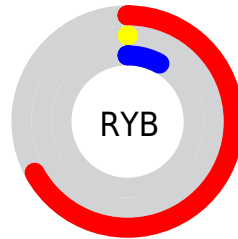

Details

The CIELab color **35.42, 59.67, 40.73** is a dark color, and the websafe version is hex **990000**. A complement of this color would be **62.78, -41.85, 0.35**, and the grayscale version is **22.44, 0.00, -0.00**.

A 20% lighter version of the original color is **55.42, 59.35, 40.51**, and **21.02, 42.84, 32.03** is the 20% darker color. If you saturate the color by 10%, you get **35.42, 59.67, 40.73**, and if you desaturate by 10%, it is **36.34, 57.81, 33.18**.

Distribution

Red (67%)

Green (0%)

Blue (8%)

Red (67%)

Yellow (0%)

Blue (8%)

Cyan (0%)