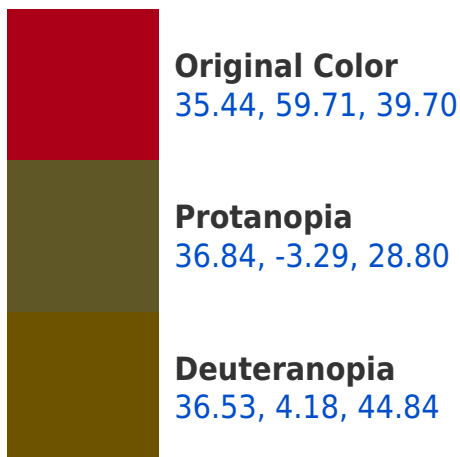

A 20% lighter version of the original color is **55.44, 59.44, 39.44**, and **21.02, 42.84, 32.03** is the 20% darker color. If you saturate the color by 10%, you get **35.44, 59.71, 39.72**, and if you desaturate by 10%, it is **36.37, 57.87, 32.12**.

Large Text (above 18pt) WCAG AAA ✓ Pass

Any Text WCAG AAA ✓ Pass

If you want to check with other color combinations, try the [Color Contrast Checker](#).

CIELab 115.44, 59.71, 39.70

Background

This preview shows how black text looks on a background with the CIELab color 115.44, 59.71, 39.70.

This preview shows how white text looks on a background with the CIELab color 115.44, 59.71, 39.70.

Color Blindness Simulation

Color vision deficiency is a very complex topic, and I could not describe the different causes any better than Wikipedia does, so if you want to learn more, you should check out their [article about color blindness](#).

Dichromacy

Tritanopia
35.82, 57.02, 49.78

Trichromacy

Original Color
35.44, 59.71, 39.70

Protanomaly
31.93, 27.95, 27.48

Deuteranomaly
32.65, 32.36, 40.84

Tritanomaly
35.56, 57.98, 46.42

Monochromacy