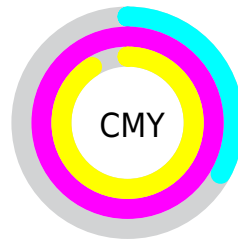

A 20% lighter version of the original color is **55.44, 59.44, 39.44**, and **21.02, 42.84, 32.03** is the 20% darker color. If you saturate the color by 10%, you get **35.44, 59.71, 39.72**, and if you desaturate by 10%, it is **36.37, 57.87, 32.12**.

Distribution

Red (67%)

Green (0%)

Blue (9%)

Red (67%)

Yellow (0%)

Blue (9%)

Cyan (0%)

Magenta (100%)

Yellow (87%)

Black (33%)

Cyan (33%)

Magenta (100%)

Yellow (91%)

Brightness & Saturation Gradients

These gradients show how the CIE Lab color 115.44, 59.71, 39.70 changes by changing the brightness by 10 percent. The first figure shows a shift by +10% for each color and the second figure -10%.