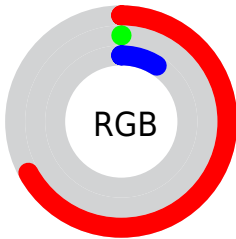

Distribution

Red (67%)

Green (0%)

Blue (9%)