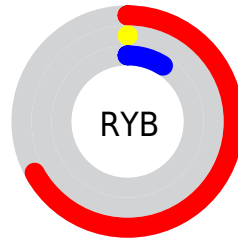

Details

The CIELab color **35.44, 59.71, 39.70** is a dark color, and the websafe version is hex **990000**. A complement of this color would be **62.73, -42.40, 1.37**, and the grayscale version is **22.55, 0.00, -0.00**.

A 20% lighter version of the original color is **55.44, 59.44, 39.44**, and **21.02, 42.84, 32.03** is the 20% darker color. If you saturate the color by 10%, you get **35.44, 59.71, 39.72**, and if you desaturate by 10%, it is **36.37, 57.87, 32.12**.

Distribution

Red (67%)

Green (0%)

Blue (9%)

Red (67%)

Yellow (0%)

Blue (9%)

Cyan (0%)