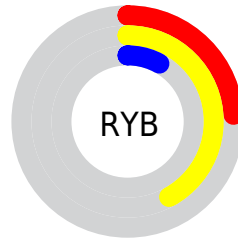

Details

The CIELab color **35.42, 5.20, 36.57** is a dark color, and the websafe version is hex **996633**. A complement of this color would be **21.26, 12.84, -36.86**, and the grayscale version is **34.34, 0.00, -0.00**.

A 20% lighter version of the original color is **55.42, 5.03, 36.32**, and **15.56, 5.94, 22.91** is the 20% darker color. If you saturate the color by 10%, you get **34.41, 6.85, 39.71**, and if you desaturate by 10%, it is **36.47, 3.76, 32.60**.

Distribution

Red (42%)

Green (31%)

Blue (8%)

Red (24%)

Yellow (42%)

Blue (8%)

Cyan (0%)

Rectangle

The Rectangle color scheme consists of four colors that form a rectangle on the color wheel.

115.42, 5.20, 36.57

100.00, -24.67, 27.49

100.00, -5.20, -36.57

100.00, 24.67, -27.49

Sweetspot

The Sweet Spot groups the original color and five complimentary colors.