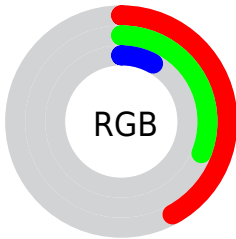

Distribution

Red (42%)

Green (31%)

Blue (8%)