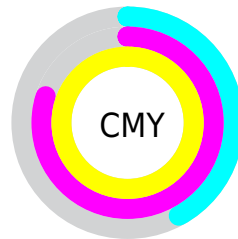

A 20% lighter version of the original color is **55.73, 38.76, 47.53**, and **16.37, 37.46, 25.41** is the 20% darker color. If you saturate the color by 10%, you get **35.69, 38.88, 47.38**, and if you desaturate by 10%, it is **37.55, 34.41, 43.35**.

Distribution

Red (58%)

Green (20%)

Blue (0%)

Red (58%)

Yellow (31%)

Blue (0%)

Cyan (0%)

Magenta (65%)

Yellow (100%)

Black (42%)

Cyan (42%)

Magenta (80%)

Yellow (100%)

Brightness & Saturation Gradients

These gradients show how the CIELab color 115.69, 38.88, 47.38 changes by changing the brightness by 10 percent. The first figure shows a shift by +10% for each color and the second figure -10%.