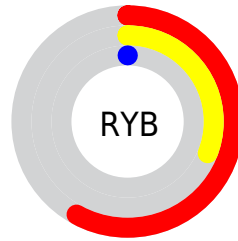

Details

The CIELab color **35.69, 38.88, 47.38** is a dark color, and the websafe version is hex **993300**. A complement of this color would be **39.10, -3.85, -35.13**, and the grayscale version is **32.06, 0.00, -0.00**.

A 20% lighter version of the original color is **55.73, 38.76, 47.53**, and **16.37, 37.46, 25.41** is the 20% darker color. If you saturate the color by 10%, you get **35.69, 38.88, 47.38**, and if you desaturate by 10%, it is **37.55, 34.41, 43.35**.

Distribution

Red (58%)

Green (20%)

Blue (0%)

Red (58%)

Yellow (31%)

Blue (0%)

Cyan (0%)