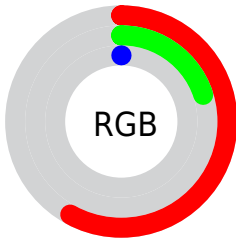

Distribution

Red (58%)

Green (20%)

Blue (0%)