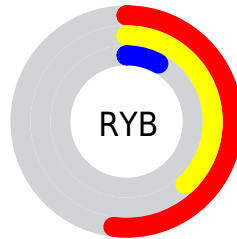

Details

The CIELab color **35.86, 25.58, 38.33** is a dark color, and the websafe version is hex **663300**. A complement of this color would be **35.66, -3.25, -30.85**, and the grayscale version is **34.52, 0.00, -0.00**.

A 20% lighter version of the original color is **55.84, 25.62, 38.24**, and **15.89, 25.83, 24.16** is the 20% darker color. If you saturate the color by 10%, you get **34.05, 29.60, 42.04**, and if you desaturate by 10%, it is **37.83, 21.63, 33.71**.

Distribution

Red (52%)

Green (26%)

Blue (8%)

Red (52%)

Yellow (38%)

Blue (8%)

Cyan (0%)