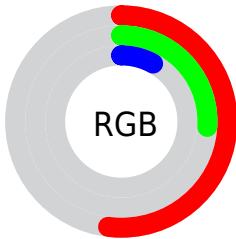

Distribution

Red (52%)

Green (26%)

Blue (8%)