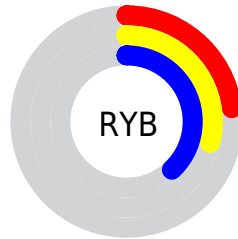

## Conversions Part 2

Format	Color
<a href="#">RYB</a>	<a href="#">58, 75, 97</a>
Decimal	<a href="#">3823969</a>
CIELab	<a href="#">35.81, -9.08, -8.23</a>
CIELCh	<a href="#">36, 12.255, 222.189</a>
Yxy	<a href="#">8.9098, 0.2576, 0.3070</a>
Android (android.graphics.Color)	<a href="#">4282014049 (0xFF3A5961)</a>
YUV	<a href="#">80.6430, 8.0640, -19.8579</a>
Hunter-Lab	<a href="#">29.8492, -7.5237, -4.2071</a>

# Details

The CIELab color **35.81, -9.08, -8.23** is a dark color, and the websafe version is hex **336666**. A complement of this color would be **31.22, 12.29, 10.26**, and the grayscale version is **34.28, 0.00, -0.00**.

A 20% lighter version of the original color is **55.82, -9.01, -8.47**, and **15.65, -8.64, -8.66** is the 20% darker color. If you saturate the color by 10%, you get **34.64, -10.69, -10.05**, and if you desaturate by 10%, it is **37.05, -7.16, -6.31**.

# Distribution

Red (23%)

Green (35%)

Blue (38%)

Red (23%)

Yellow (29%)

Blue (38%)

Cyan (40%)