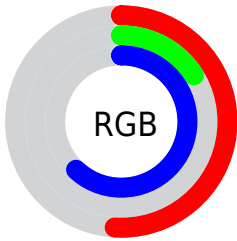

Distribution

- Red (51%)
- Green (16%)
- Blue (62%)