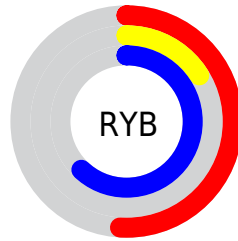

- Red (51%)
- Yellow (16%)
- Blue (62%)