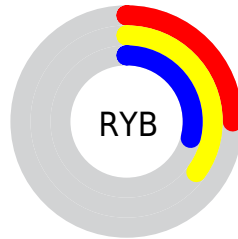

## Conversions Part 2

Format	Color
<a href="#">RYB</a>	<a href="#">63, 88, 74</a>
Decimal	<a href="#">5068863</a>
CIELab	<a href="#">35.82, -9.41, 13.11</a>
CIELCh	<a href="#">36, 16.138, 125.670</a>
Yxy	<a href="#">8.9149, 0.3326, 0.3981</a>
Android (android.graphics.Color)	<a href="#">4283258943 (0xFF4D583F)</a>
YUV	<a href="#">81.8610, -9.2985, -4.2631</a>
Hunter-Lab	<a href="#">29.8579, -7.7311, 8.9262</a>

# Details

The CIELab color **35.82, -9.41, 13.11** is a dark color, and the websafe version is hex **666633**. A complement of this color would be **28.68, 10.42, -13.20**, and the grayscale version is **34.86, 0.00, -0.00**.

A 20% lighter version of the original color is **55.85, -9.53, 13.02**, and **15.93, -9.86, 13.44** is the 20% darker color. If you saturate the color by 10%, you get **35.34, -12.53, 17.75**, and if you desaturate by 10%, it is **36.34, -6.18, 8.46**.

# Distribution

- Red (30%)
- Green (35%)
- Blue (25%)

- Red (25%)
- Yellow (35%)
- Blue (29%)

- Cyan (12%)
- Magenta (0%)
- Yellow (28%)
- Black (65%)

- Cyan (70%)
- Magenta (65%)
- Yellow (75%)