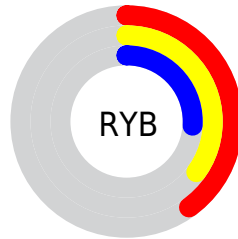

- Red (40%)
- Yellow (35%)
- Blue (26%)