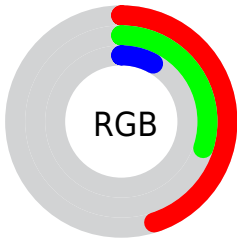

Distribution

Red (45%)

Green (30%)

Blue (8%)