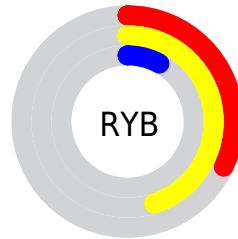

Details

The CIELab color **35.87, 10.32, 37.35** is a dark color, and the websafe version is hex **663300**. A complement of this color would be **24.95, 9.06, -36.05**, and the grayscale version is **34.86, 0.00, -0.00**.

A 20% lighter version of the original color is **55.87, 10.12, 37.09**, and **16.06, 11.09, 23.77** is the 20% darker color. If you saturate the color by 10%, you get **34.59, 12.68, 40.54**, and if you desaturate by 10%, it is **37.21, 8.18, 33.26**.

Distribution

Red (45%)

Green (30%)

Blue (8%)

Red (32%)

Yellow (45%)

Blue (8%)

Cyan (0%)