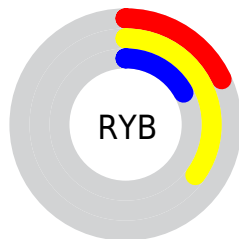

Conversions

Conversions Part 2

Format	Color
R_{YB}	46, 89, 43
Decimal	5854763
CIE _{Lab}	35.90, -5.63, 25.29
CIE _{LCh}	36, 25.909, 102.550
Yxy	8.9563, 0.3858, 0.4381
Android (android.graphics.Color)	4284044843 (0xFF59562B)
YUV	81.9950, -19.2245, 6.1434
Hunter-Lab	29.9271, -5.3362, 13.8164

Details

The CIELab color **35.90, -5.63, 25.29** is a dark color, and the websafe version is hex **666633**. A complement of this color would be **20.79, 12.06, -26.41**, and the grayscale version is **34.96, 0.00, -0.00**.

A 20% lighter version of the original color is **56.01, -5.90, 25.27**, and **16.00, -4.93, 23.14** is the 20% darker color. If you saturate the color by 10%, you get **35.61, -6.16, 29.83**, and if you desaturate by 10%, it is **36.22, -4.92, 20.52**.

Distribution

-  Red (35%)
-  Green (34%)
-  Blue (17%)

-  Red (18%)
-  Yellow (35%)
-  Blue (17%)

-  Cyan (0%)
-  Magenta (3%)
-  Yellow (52%)
-  Black (65%)

-  Cyan (65%)
-  Magenta (66%)
-  Yellow (83%)