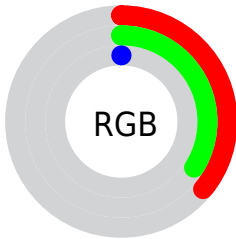

Distribution

Red (36%)

Green (34%)

Blue (0%)