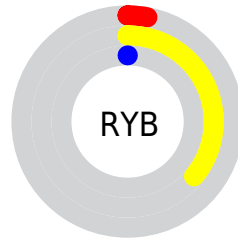

Details

The CIELab color $35.95, -6.26, 43.62$ is a dark color, and the websafe version is hex 666600 . A complement of this color would be $8.50, 33.61, -49.27$, and the grayscale version is $33.45, 0.00, -0.00$.

Distribution

Red (36%)

Green (34%)

Blue (0%)

Red (3%)

Yellow (36%)

Blue (0%)

Cyan (0%)