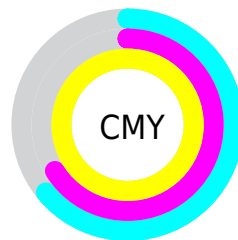

Distribution

Red (36%)

Green (34%)

Blue (0%)

Red (3%)

Yellow (36%)

Blue (0%)

Cyan (0%)

Magenta (8%)

Yellow (100%)

Black (64%)

Cyan (64%)

Magenta (66%)

Yellow (100%)

Brightness & Saturation Gradients

These gradients show how the CIELab color 115.95, -6.26, 43.62 changes by changing the brightness by 10 percent. The first figure shows a shift by +10% for each color and the second figure -10%.